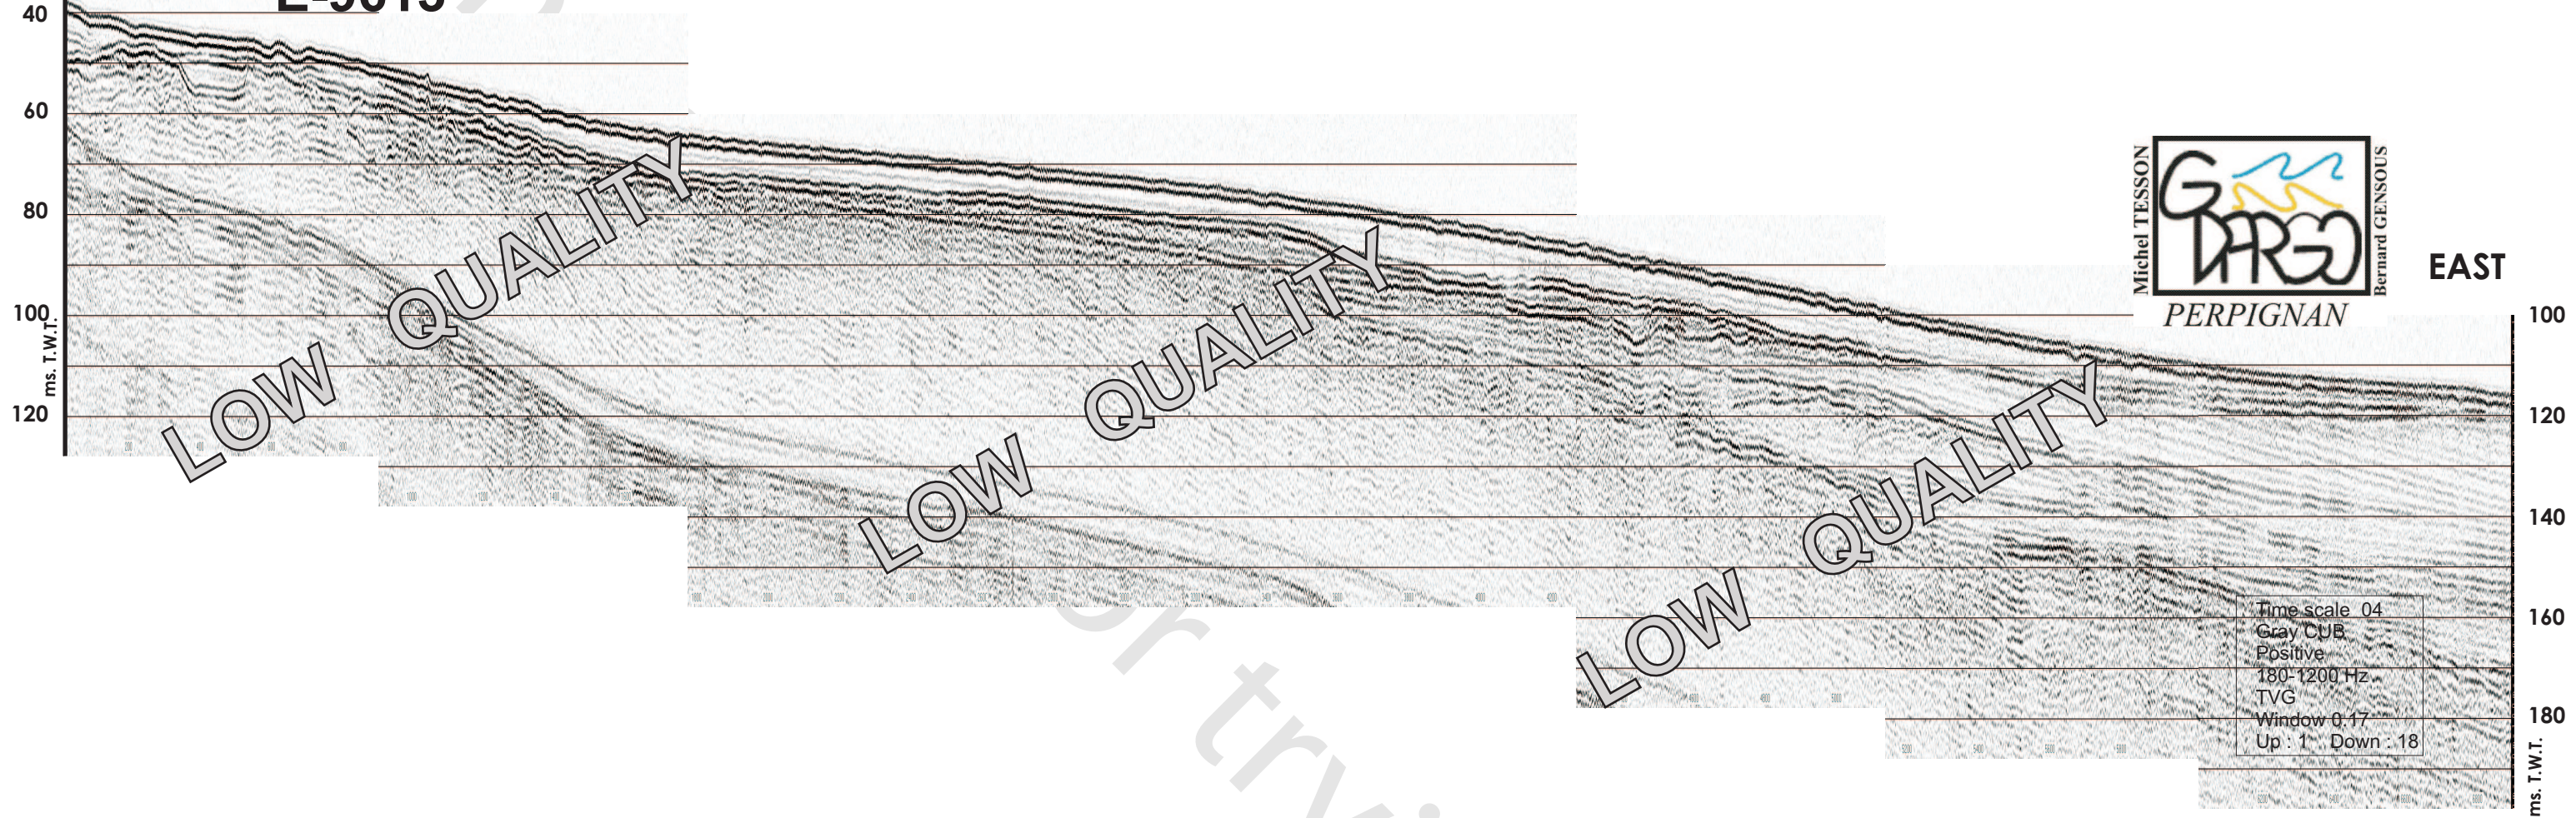

WEST E-9613

Time scale 04  
Gray CUB  
Positive  
180-1200 Hz  
TVG  
Window 0:17  
Up : 1 Down : 18

trying PDF Suite