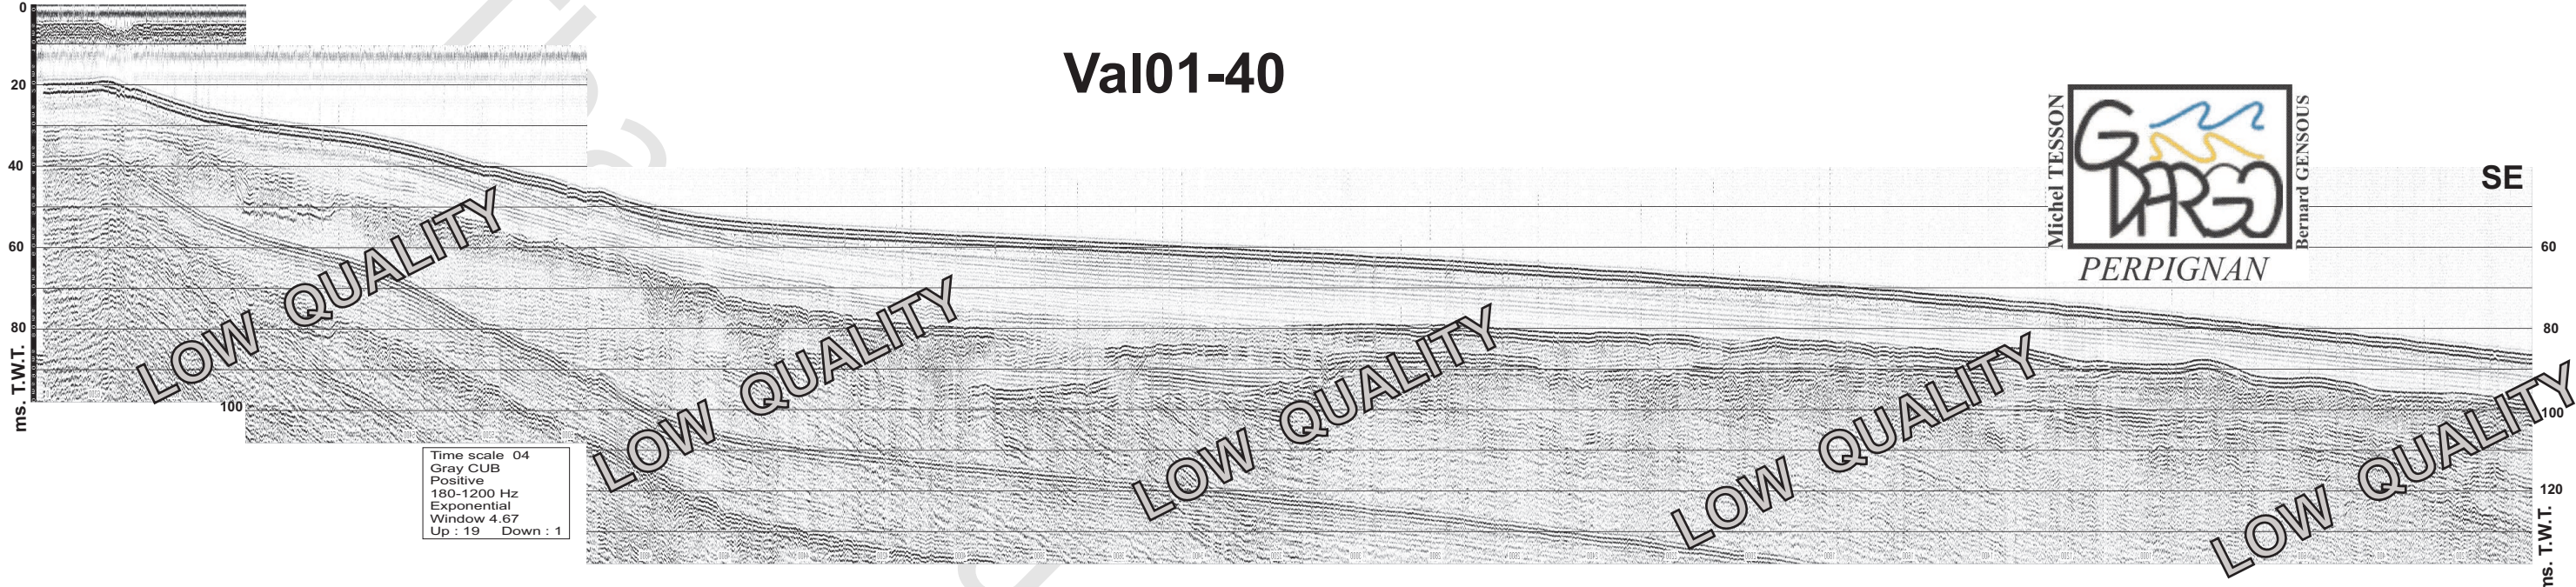

NW

Val01-40

SE

LOW QUALITY

LOW QUALITY

LOW QUALITY

LOW QUALITY

LOW QUALITY

Time scale 04
 Gray CUB
 Positive
 180-1200 Hz
 Exponential
 Window 4.67
 Up : 19 Down : 1

for trying PDF Suite