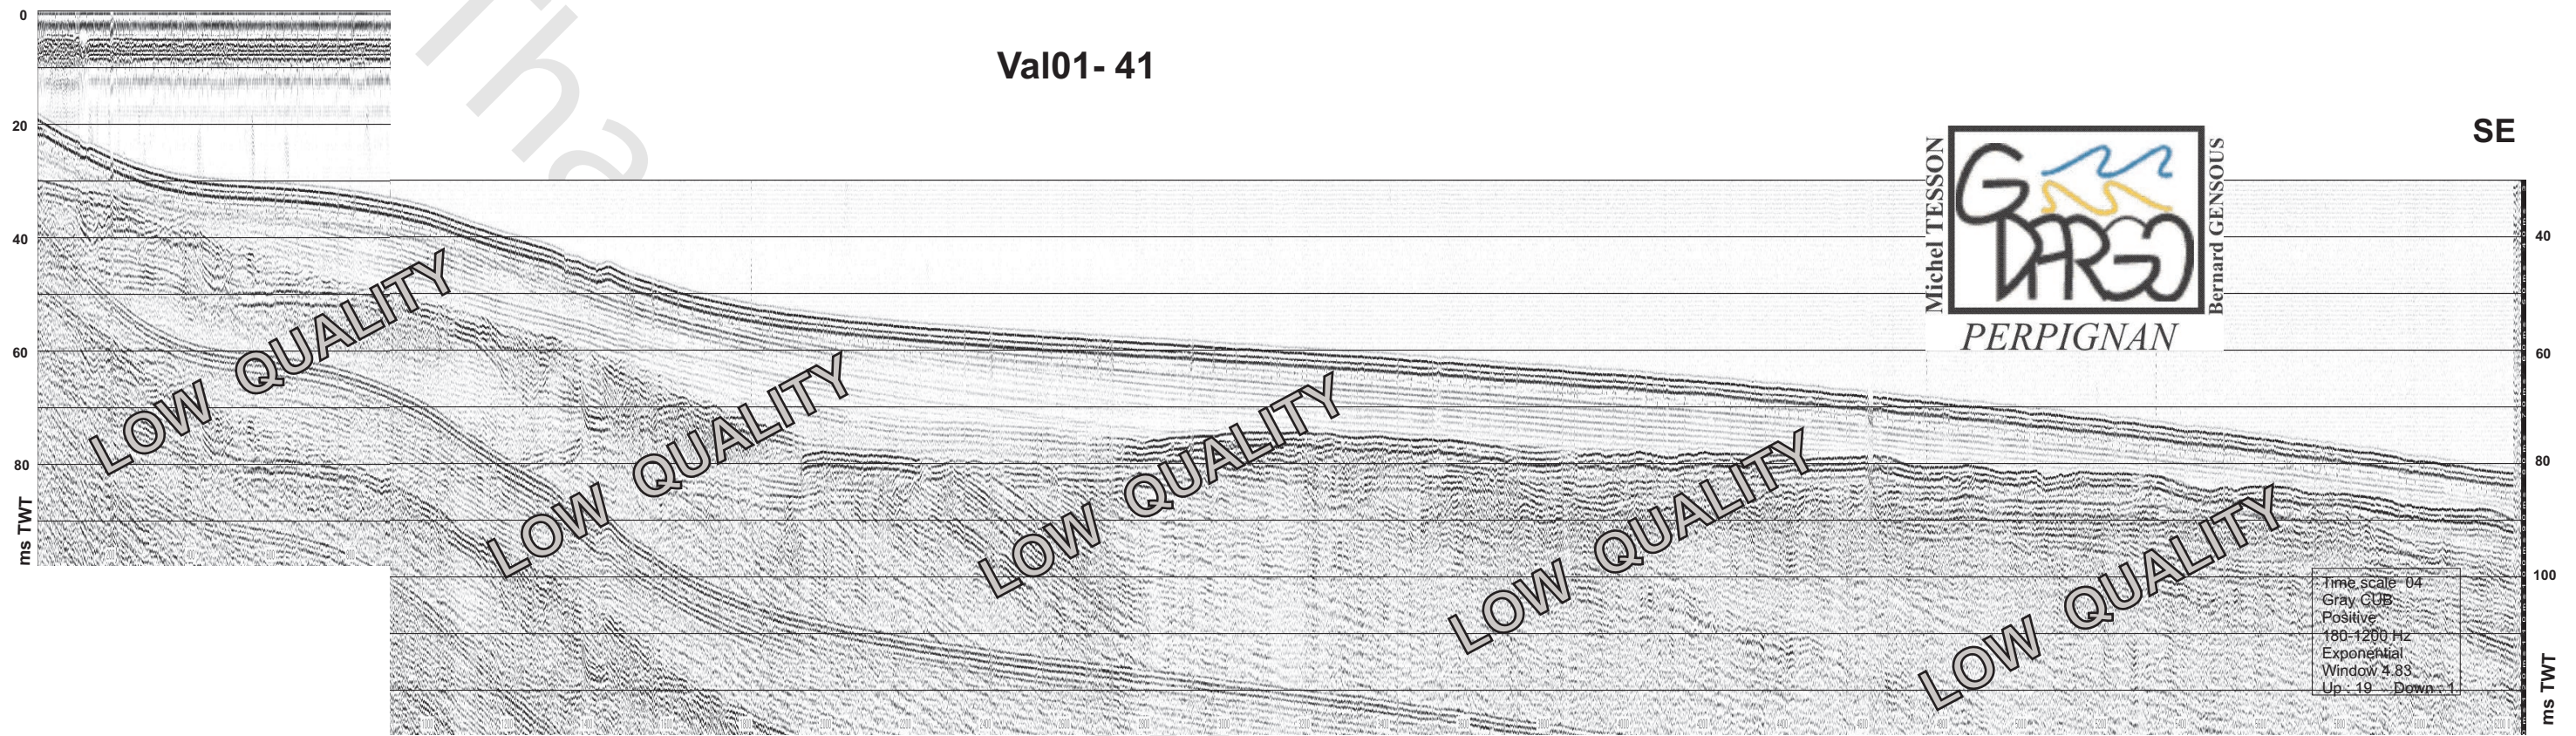

Val01- 41

NW

SE

Time scale: 04
Gray: GUB
Positive
180-1200 Hz
Exponential
Window: 4.83
Up: 19 Down: 1