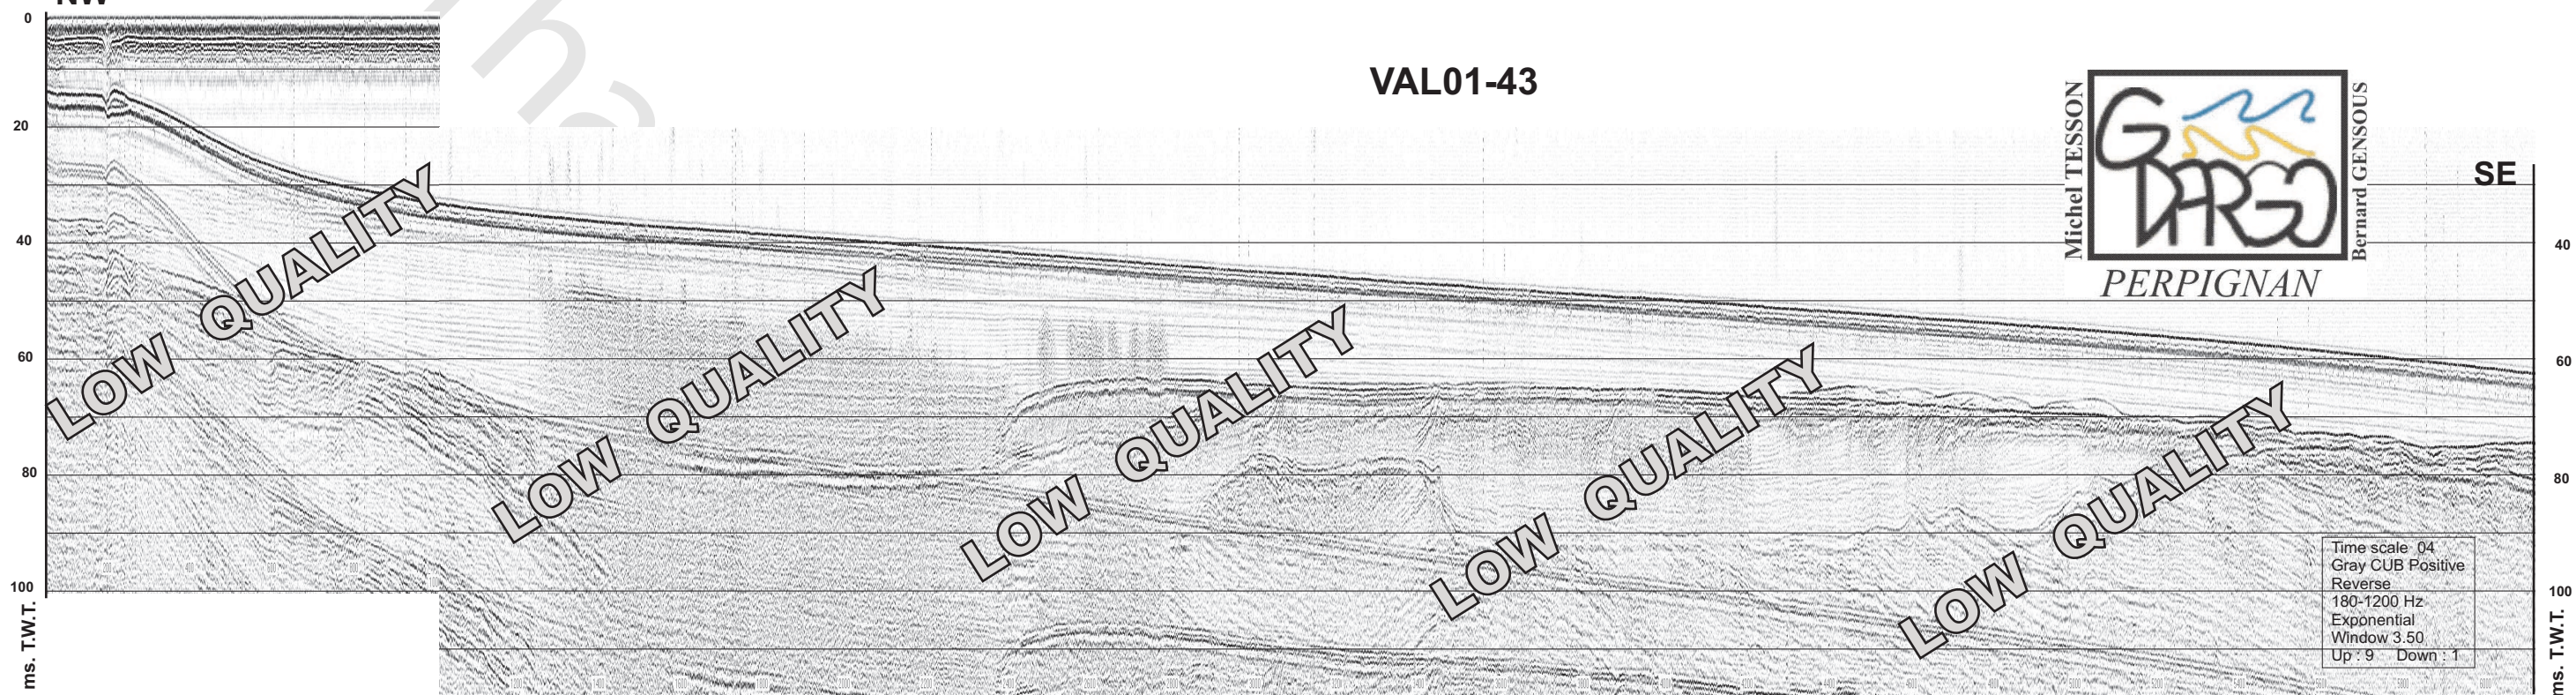

NW

VAL01-43

SE

Time scale: 04
Gray CUB Positive
Reverse
180-1200 Hz
Exponential
Window 3.50
Up: 9 Down: 1

or trying PDF Suite