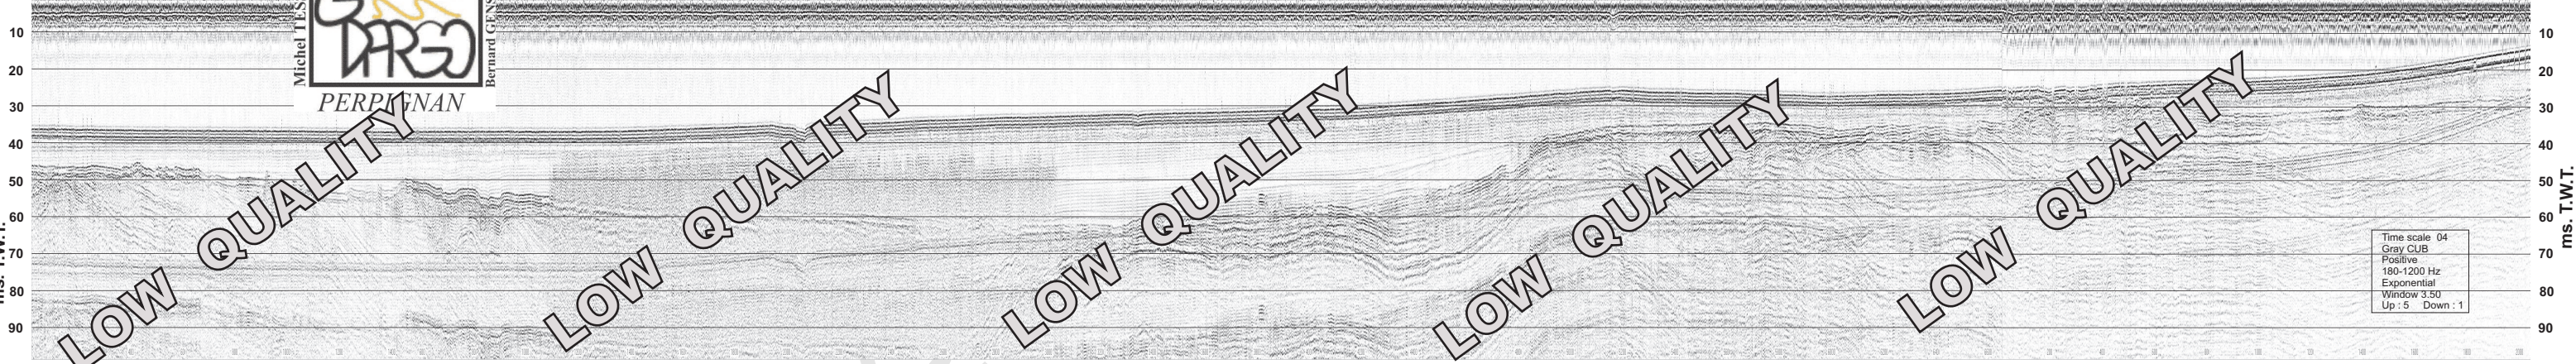

SW

Val01-48

NE

Time scale 04
 Gray CUB
 Positive
 180-1200 Hz
 Exponential
 Window 3.50
 Up : 5 Down : 1

CU for trying PDF Suite